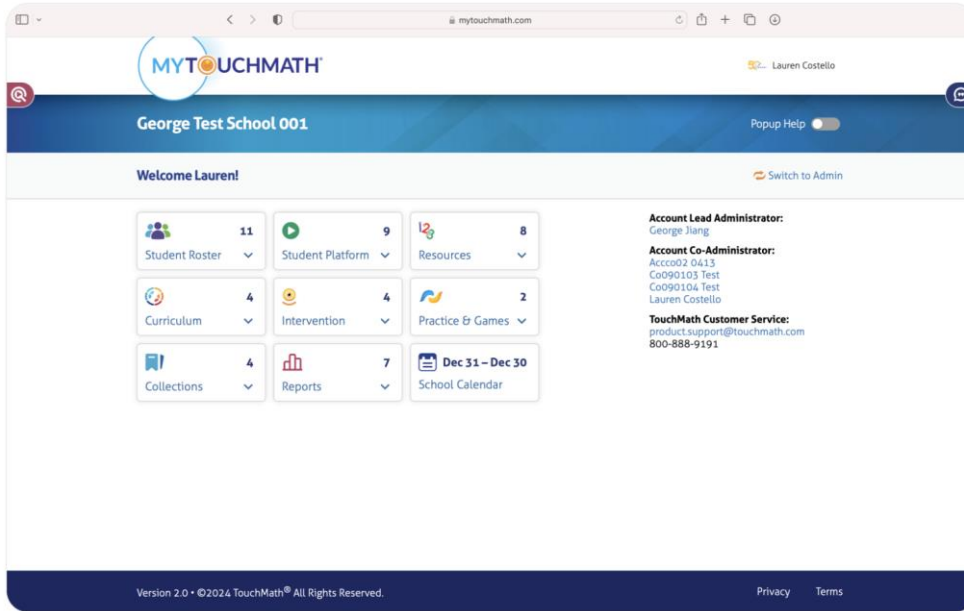

- 1 Login to your TouchMath account at www.mytouchmath.com

2 Select Log in

3 Select your role

- 4 After signing in with your credentials and selecting your role, the MyTouchMath Dashboard will appear

- 5 You can also log in via the TouchMath website. Click on the Login button from the navigation bar

6 After clicking on the Login button, the MyTouchMath login page will appear