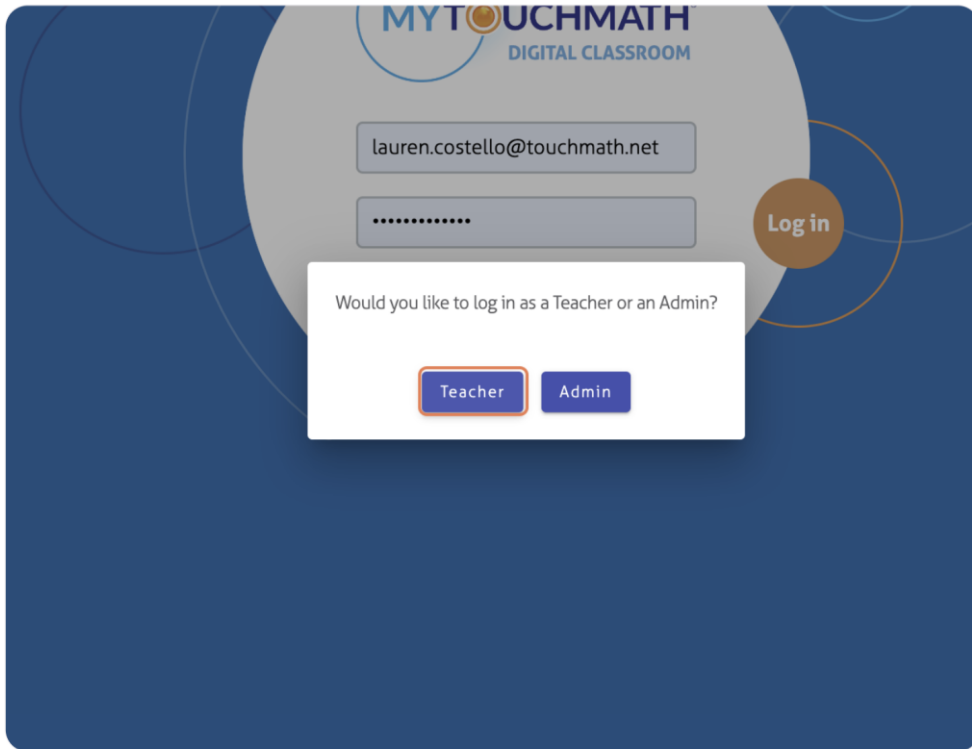

Getting Started

How to Log In to Your TouchMath Digital Subscription

This step-by-step guide walks you through how to log in to your subscription to the TouchMath Digital Solution. TouchMath administrators, teachers, and students can access their account from www.mytouchmath.com, or from www.touchmath.com by selecting the Login icon at the top of the site. For additional support on how to log in, please email customerservice@touchmath.com.

- 1 Login to your TouchMath account at www.mytouchmath.com

2 Select Log in

3 Select your role

- 4 After signing in with your credentials and selecting your role, the MyTouchMath Dashboard will appear

- 5 You can also log in via the TouchMath website. Click on the Login button from the navigation bar

6 After clicking on the Login button, the MyTouchMath login page will appear