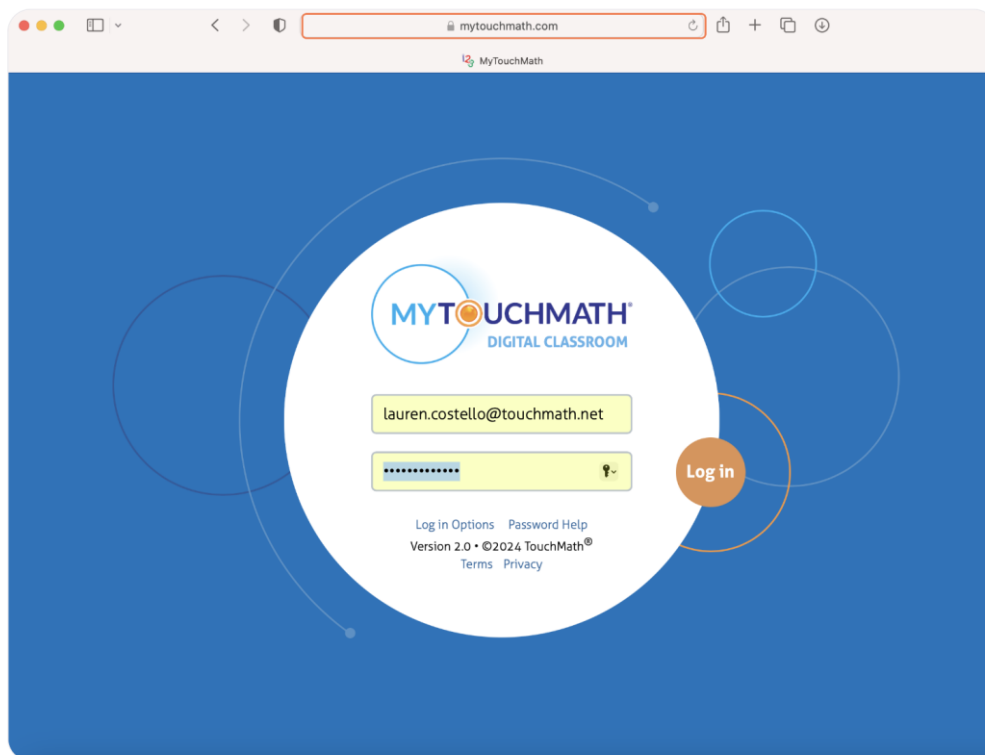

Getting Started

How to Log In to Your TouchMath Digital Subscription

This step-by-step guide walks you through how to log in to your subscription to the TouchMath Digital Solution. TouchMath administrators, teachers, and students can access their account from www.mytouchmath.com, or from www.touchmath.com by selecting the Login icon at the top of the site. For additional support on how to log in, please email customerservice@touchmath.com.

- 1 Login to your TouchMath account at www.mytouchmath.com

2 Select Log in

3 Select your role

- 4 After signing in with your credentials and selecting your role, the MyTouchMath Dashboard will appear

- 5 You can also log in via the TouchMath website. Click on the Login button from the navigation bar

6 After clicking on the Login button, the MyTouchMath login page will appear